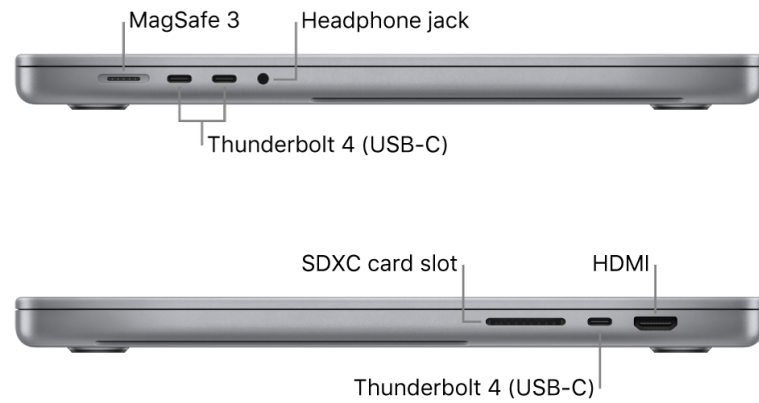

Storage⁴

Apple M1 Pro chip

- 512GB SSD
 - *Configurable to 1TB, 2TB, 4TB, or 8TB*

Apple M1 Max chip

- 1TB SSD
 - *Configurable to 2TB, 4TB, or 8TB*

Charging and Expansion

- SDXC card slot
- HDMI port
- 3.5 mm headphone jack
- MagSafe 3 port
- Three Thunderbolt 4 (USB-C) ports with support for:
 - Charging
 - DisplayPort
 - Thunderbolt 4 (up to 40Gb/s)
 - USB 4 (up to 40Gb/s)